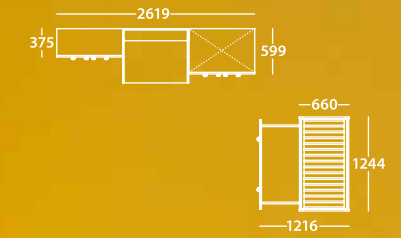

01
PT-01

Planet

KOLIKOR LJUDI, TOLIKO PLANETOV. Pripni se na svojega! Naj bo tvoja soba tvoje izhodišče. Od tod grede poti na vse strani: v pravljice in v prihodnost, v ritem glasbe in v prve dvojine. Sem se vračajo vsa doživetja: v sobo barv in lesa, v sobo, ki je po tvoji podobi ustvarjena. Odpet in pripet – potrebuješ svoj planet!

AS MANY PLANETS AS THERE ARE PEOPLE. Attach yourself to you own planet! Let your room be your starting point. All your paths start on their way here, leading you towards fairytales and to the future, to the rhythm of music and to the first dualities. All your adventures return there: to a room of colours and wood, to a room created according to your own likeness. Fastened or unfastened – you need your own planet!