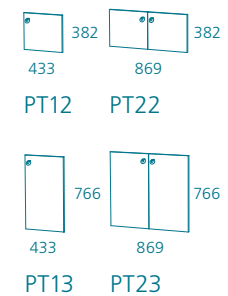

FRONTE / DOORS AND DRAWERS

VRATA / DOORS