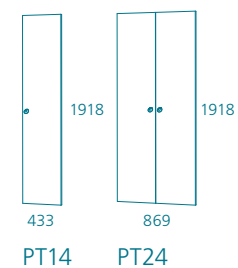

FRONTE / DOORS AND DRAWERS

VRATA / DOORS