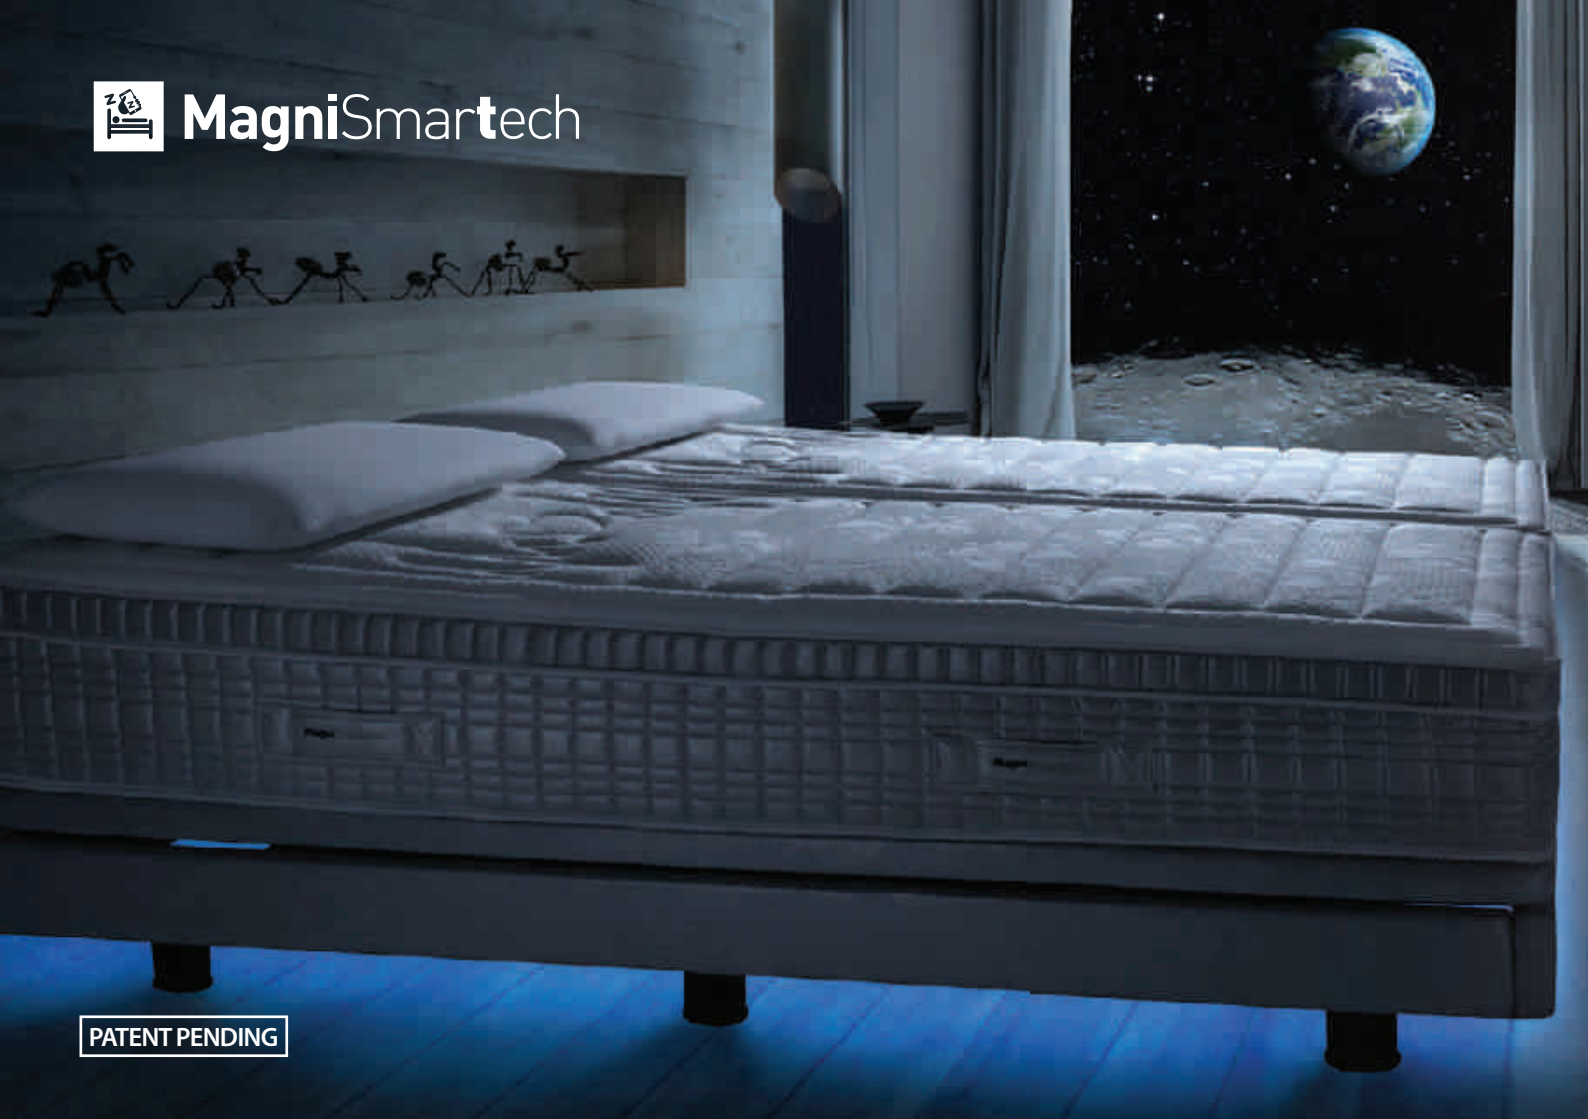

MagniSmartech

PATENT PENDING