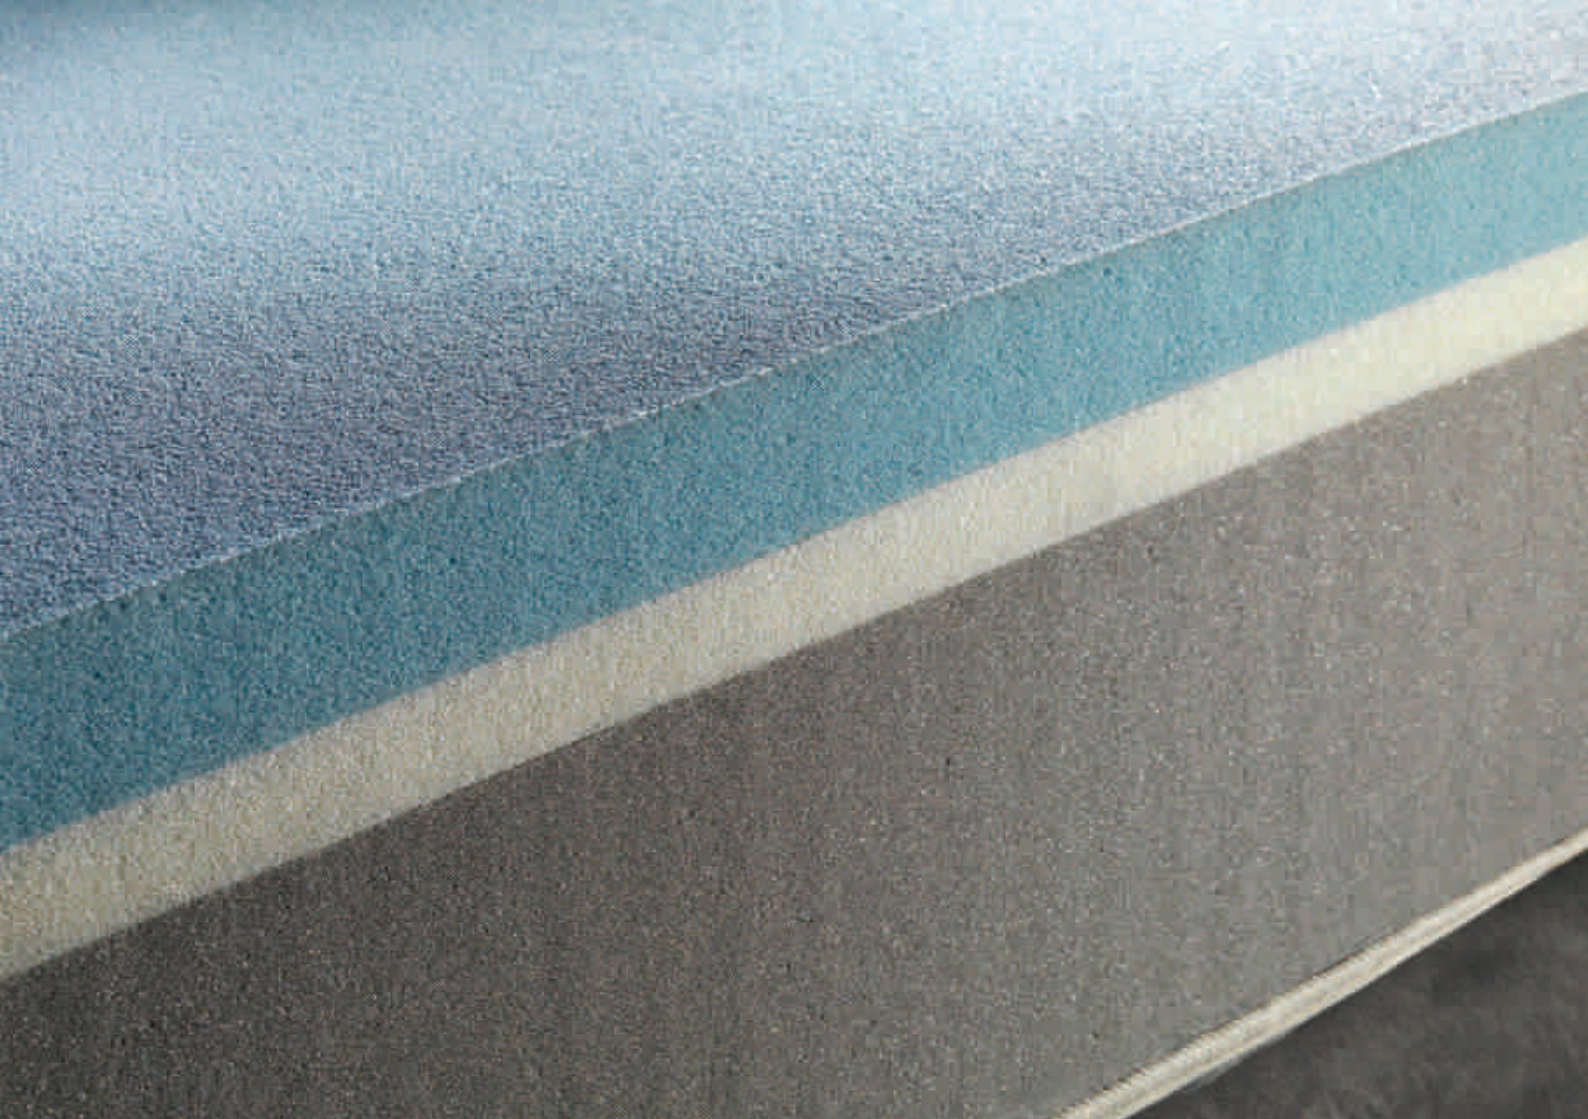

OEKO, Made in Italy, CE, Medical Device Class One

magniflex

MAGNIGEL OBLÁČIK VO VAŠEJ SPÁLNI

A CLOUD IN THE BEDROOM

Je niekto, kto nikdy nesíval na obláčiku? Teraz už je niečo také možné vďaka matracom s penou Magnigel Foam od spoločnosti Magniflex. Tento vysoko priedušný materiál na báze gélu má špeciálnu štruktúru, ktorá dodá jedinečný pocit mäkkosti a sviežosti tak, aby sa každý matrac stal rajom.

Is there anyone who has never dreamed of sleeping on a cloud? This has now become possible thanks to mattresses in Magnigel Foam by Magniflex. This highly breathable gel-based material has a special structure that makes it soft and fresh, so that each mattress becomes a little corner of paradise.