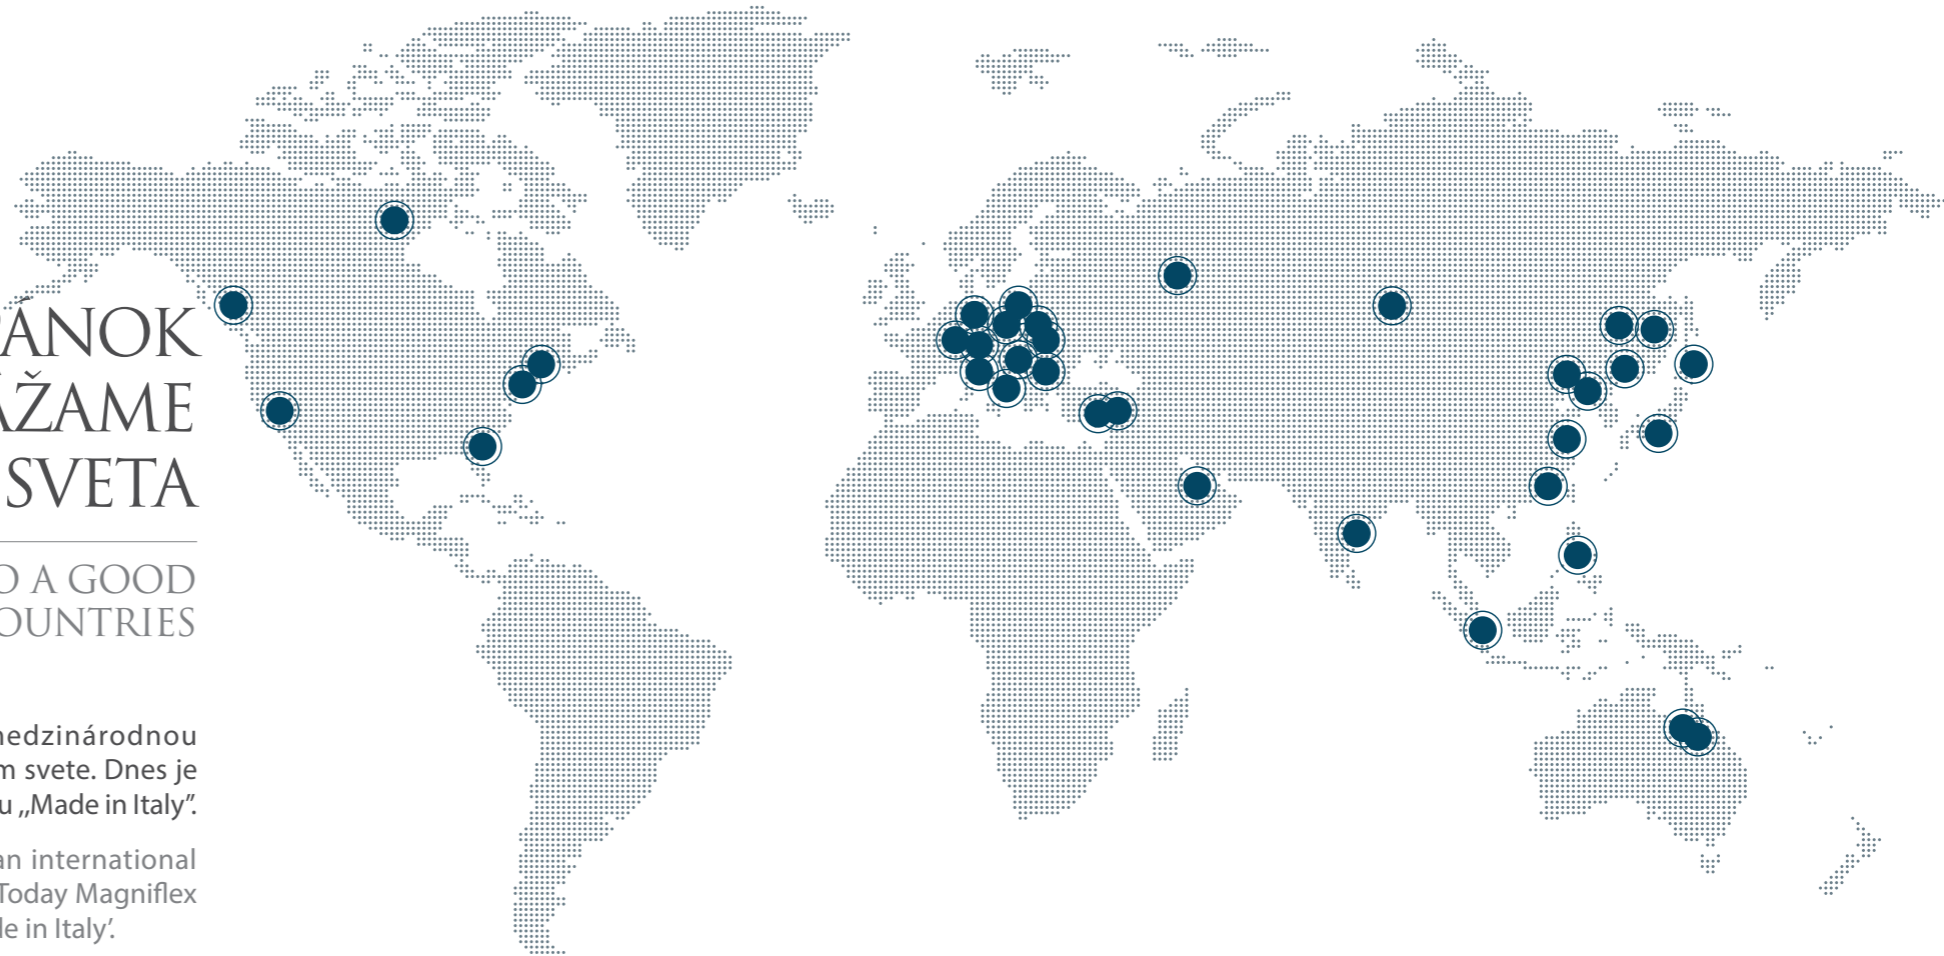

KVALITNÝ SPÁNOK „MADE IN ITALY“ VYVÁŽAME DO VIAC AKO 98 KRAJÍN SVETA

WE EXPORT THE ITALIAN APPROACH TO A GOOD
NIGHT'S SLEEP TO OVER 98 COUNTRIES

V priebehu rokov sa Magniflex rozrástol tak, že sa stal medzinárodnou spoločnosťou s množstvom pobočiek a showroomami po celom svete. Dnes je Magniflex všeobecne uznávaným lídrom v oblasti zdravého spánku „Made in Italy“.

Over the years Magniflex has grown enormously to become an international company with numerous branches and showrooms worldwide. Today Magniflex is universally considered the flagship of a good night's sleep 'Made in Italy'.

SHOWROOM

- Florencia
- Rím
- Tokio
- Osaka
- Singapur
- Cyprus
- Dubaj
- Praha
- Kyjev
- Miláno
- Manila
- Sofia
- Hong-kong
- Šanghaj
- Miami
- Bengalúr
- Rijád
- Skopje
- Šen-čen
- Foshan
- Dongguan
- Peking