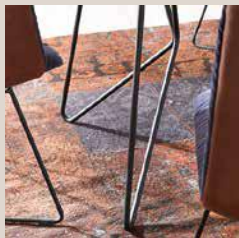

NY190
bench wood frame

190/66/86/48

item no. walnut-tree
frame = NU1 (surcharge)

NY220
bench wood frame

220/66/86/48

item no. walnut-tree
frame = NU1 (surcharge)

Ušľachtilé nohy

Kovová podnož rovnako ako aj drevené