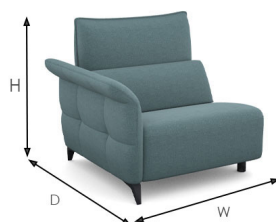

CH00L
(100 cm x 95 cm x 160 cm)

CH00R
(100 cm x 95 cm x 160 cm)

IS00L
(100 cm x 95 cm x 134 cm)

IS00R
(100 cm x 91 cm x 134 cm)

P000L/P000R
(88 cm x 45 cm x 100 cm)

P010L/P010R
(48 cm x 45 cm x 100 cm)

E100EL
(65 cm x 95 cm x 100 cm)

E150EL
(86 cm x 95 cm x 100 cm)

B100EL
(86 cm x 95 cm x 100 cm)

B100ER
(86 cm x 95 cm x 100 cm)

B150EL
(107 cm x 95 cm x 100 cm)

B150ER
(107 cm x 95 cm x 100 cm)

Dimensions
(W x H x D cm)

CHALLENGER

NOÈME
by poldem

Fabric zones:

○ Base + assises + coussins dossier / Base + seat + back pillows

Informations generales:

Structure de la carcasse:

Panneaux de particules, bois massif et panneaux de fibres

Assises:

Assise en mousse polyuréthane de densité N 35 kg/m³

Feet:

Metal

Main dimensions:

Seat height: 44 cm / Base height: 95 cm / Seat depth: 59 cm / Armrest width: 15 cm

Dimensions presented in the technical sheet and in the catalogue may vary from actual ones with tolerance of +/- 4 cm per module.