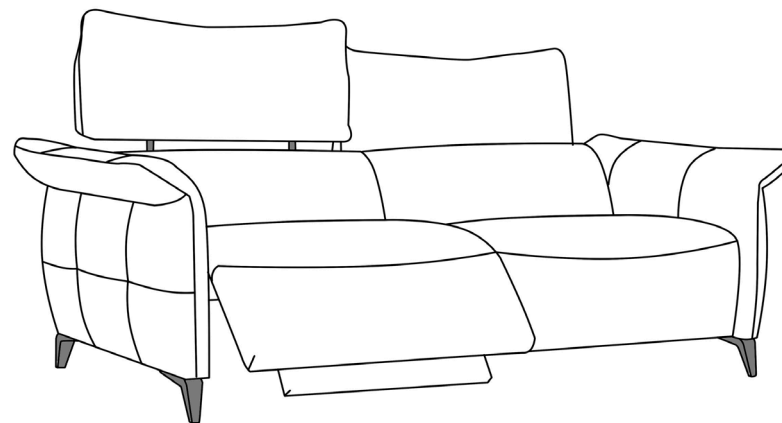

B100EL
(86 cm x 95 cm x 100 cm)

B100ER
(86 cm x 95 cm x 100 cm)

B150EL
(107 cm x 95 cm x 100 cm)

Fabric zones:

○ Base + assises + coussins dossier / Base + seat + back pillows

Informations generales:

Structure de la carcasse:

Panneaux de particules, bois massif et panneaux de fibres

Assises:

Assise en mousse polyuréthane de densité N 35 kg/m³

Dossier:

Mousse polyuréthane de densité HR 25 kg/m³ + polyuréthane de densité N 21 kg/m³

Suspension:

Assise: Sangles de tapissier / Dossier: Sangles de tapissier

Pieds:

Metal

Dimensions principales:

Hauteur d'assise: 44 cm / Hauteur de caisse: 95 cm / Profondeur d'assise: 59 cm / Largeur de l'accoudoir: 15 cm

Les dimensions données dans les fiches techniques et dans le catalogue sont à titre indicatif, nous vous remercions de bien vouloir tenir compte d'une tolérance de +/- 4cm sur chaque element.

General data:

Frame:

fiberboard, wood, chipboard

Seats:

Seats in polyurethane foam N 35 kg/m³

Back:

Polyurethane foam HR 25 kg/m³ + polyurethane foam N 21 kg/m³

Suspension:

Seats: Belts / Back: Belts

Feet:

Metal

Main dimensions:

Seat height: 44 cm / Base height: 95 cm / Seat depth: 59 cm / Armrest width: 15 cm

Dimensions presented in the technical sheet and in the catalogue may vary from actual ones with tolerance of +/- 4 cm per module.