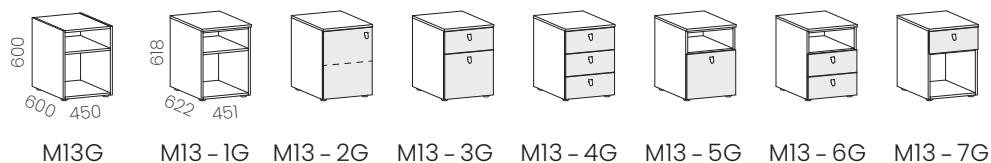

Senčeni deli imajo možnost vseh barv.
Zasjenjeni dijelovi imaju mogućnost svih boja.
Shaded parts are available in all of the colours.

OSNOVNI ELEMENTI / OSNOVNI ELEMENTI / BASIC ELEMENTS