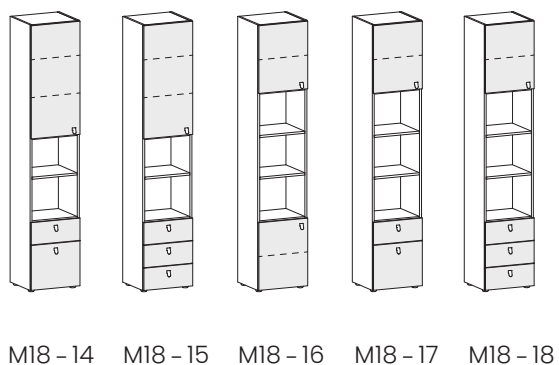

Senčeni deli imajo možnost vseh barv.
Zasjenjeni dijelovi imaju mogućnost svih boja.
Shaded parts are available in all of the colours.

OSNOVNI ELEMENTI / OSNOVNI ELEMENTI / BASIC ELEMENTS