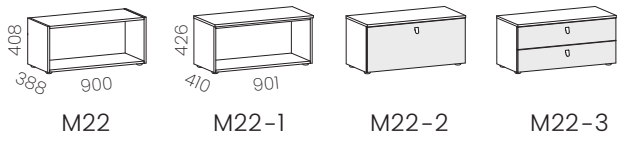

M22 M22-1 M22-2 M22-3