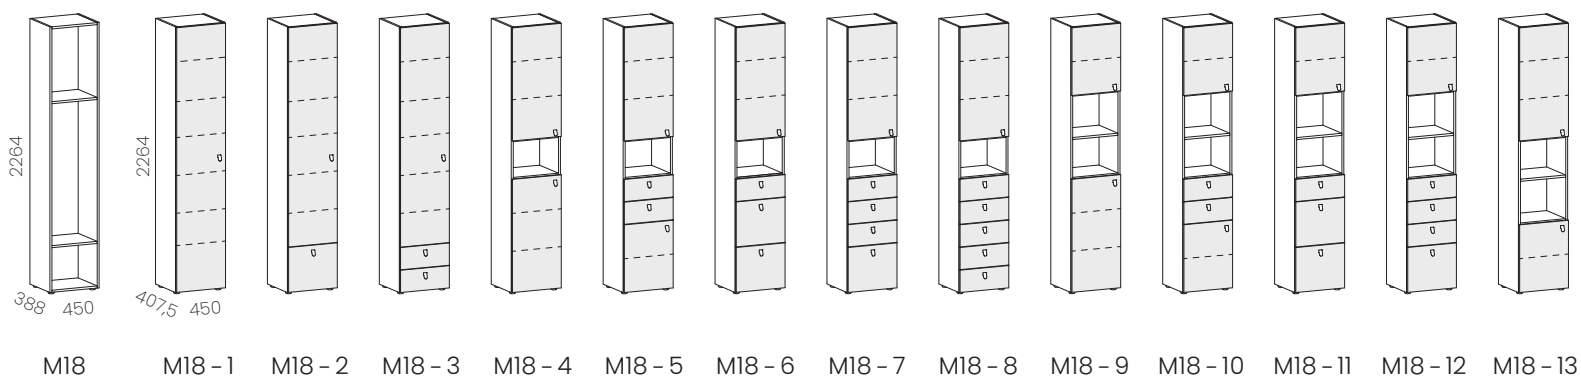

Senčeni deli imajo možnost vseh barv.
Zasjenjeni dijelovi imaju mogućnost svih boja.
Shaded parts are available in all of the colours.

OSNOVNI ELEMENTI / OSNOVNI ELEMENTI / BASIC ELEMENTS